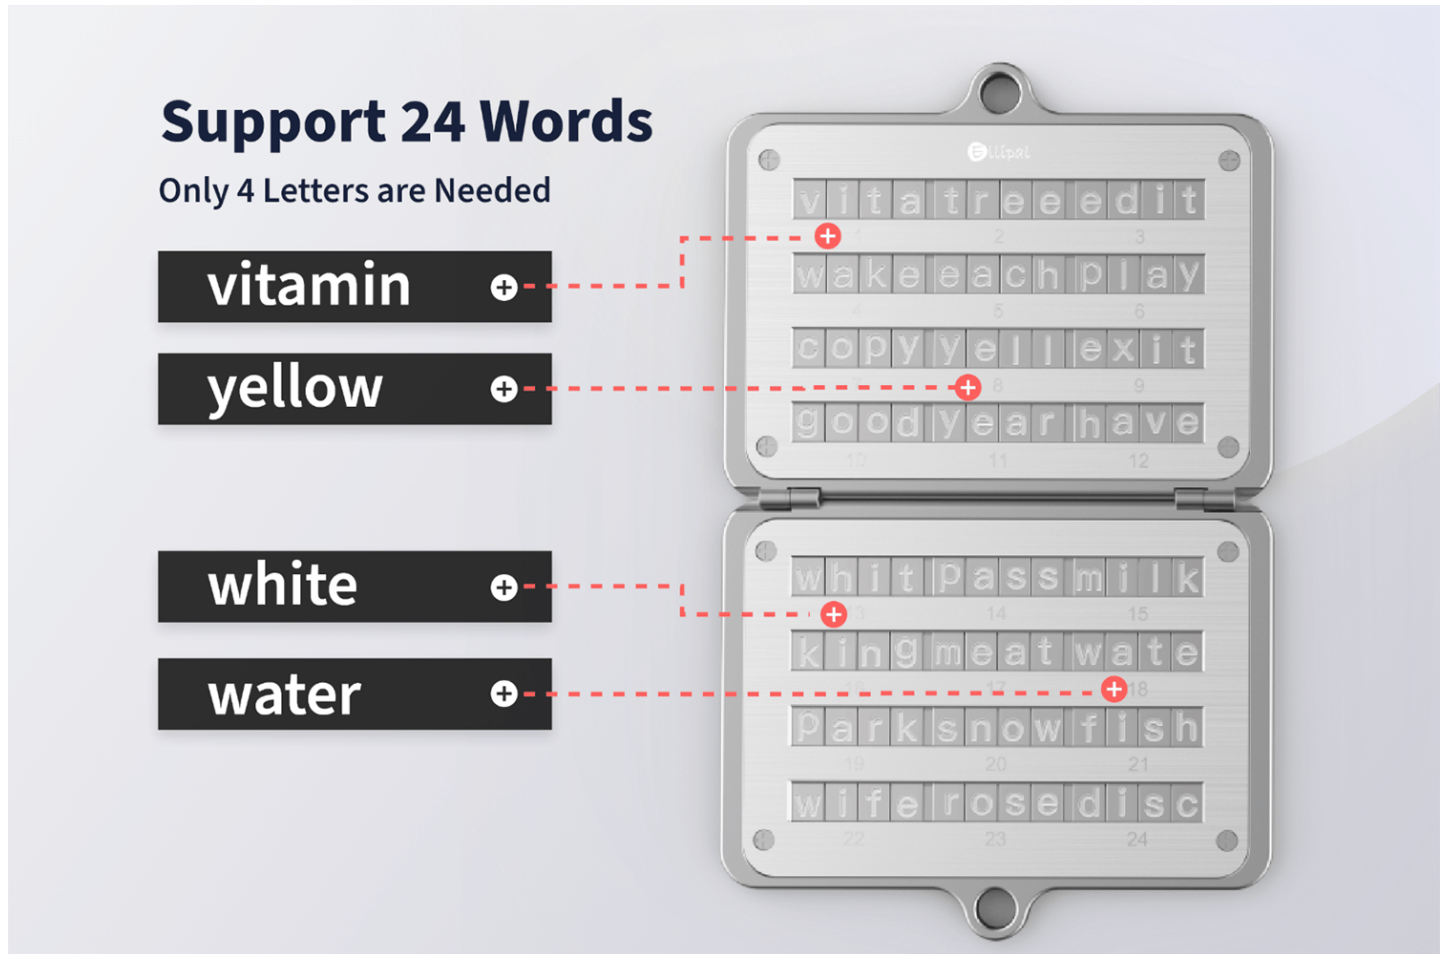

In the realm of industrial applications, the concept of a **steel plate seed phrase** has gained significant traction. This article delves into the importance of steel plate seed phrases, their applications, and why they are essential for ensuring data security and integrity.

## What is a Steel Plate Seed Phrase?

A **steel plate seed phrase** is a method used to securely store critical information, typically in the form of a mnemonic phrase, on a durable steel plate. This technique is particularly valuable in environments where data integrity and security are paramount. But why is this method so effective?

## Why Use Steel Plate Seed Phrases?

There are several compelling reasons to use steel plate seed phrases in industrial settings:

- **Durability:** Steel plates are resistant to fire, water, and corrosion, ensuring that the seed phrase remains intact even in harsh conditions.
- **Security:** By storing seed phrases on steel plates, the risk of data loss due to physical damage is significantly reduced.
- **Longevity:** Steel plates can last for decades, providing a long-term solution for data storage.

## Conclusion

In conclusion, the **steel plate seed phrase** is an invaluable tool for ensuring data security and integrity in industrial applications. Its durability, security, and longevity make it an ideal choice for storing critical information. Whether you are involved in cryptocurrency, data backup, or disaster recovery, a steel plate seed phrase can provide the peace of mind you need.